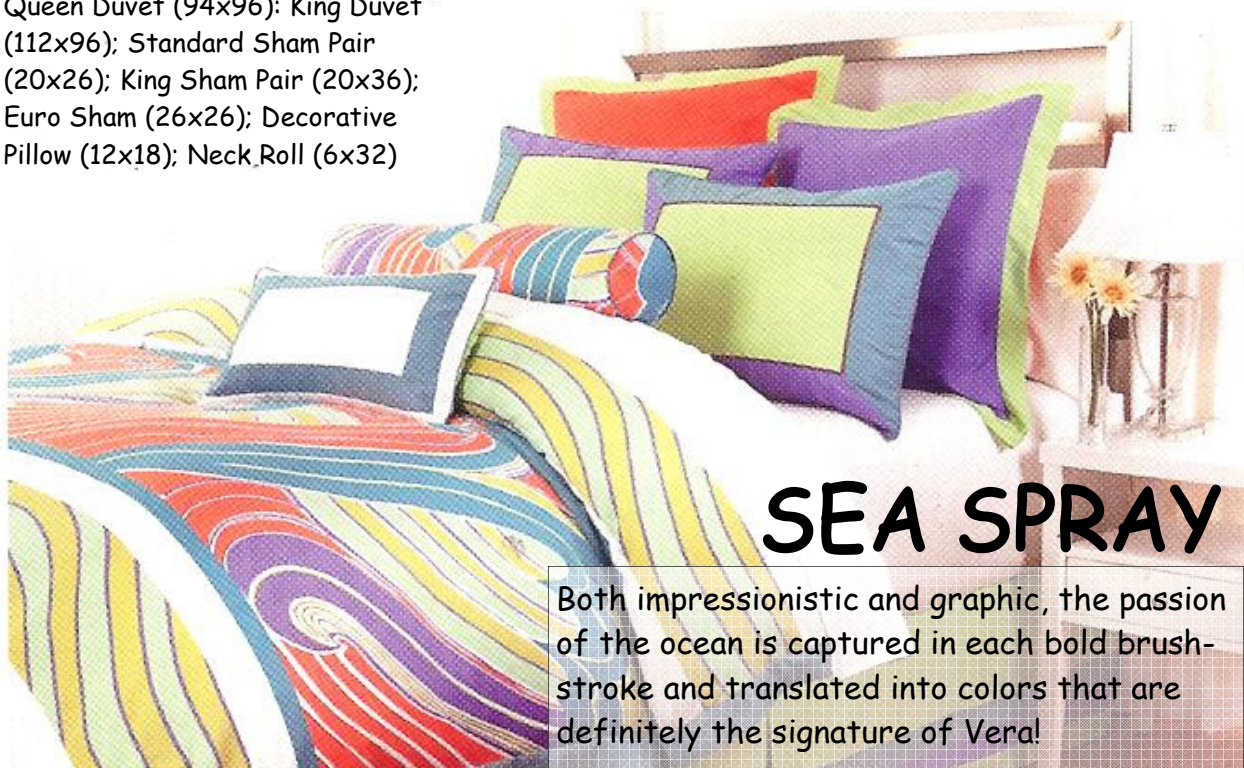

## SEA SPRAY

Both impressionistic and graphic, the passion of the ocean is captured in each bold brushstroke and translated into colors that are definitely the signature of Vera!

The Signature Collection by Vera is a limited edition bedding art collection that showcases the unique combination of self expression and simple inspiration. Each original hand painted design is printed on luxurious, eco-friendly 100% bamboo fiber fabric.